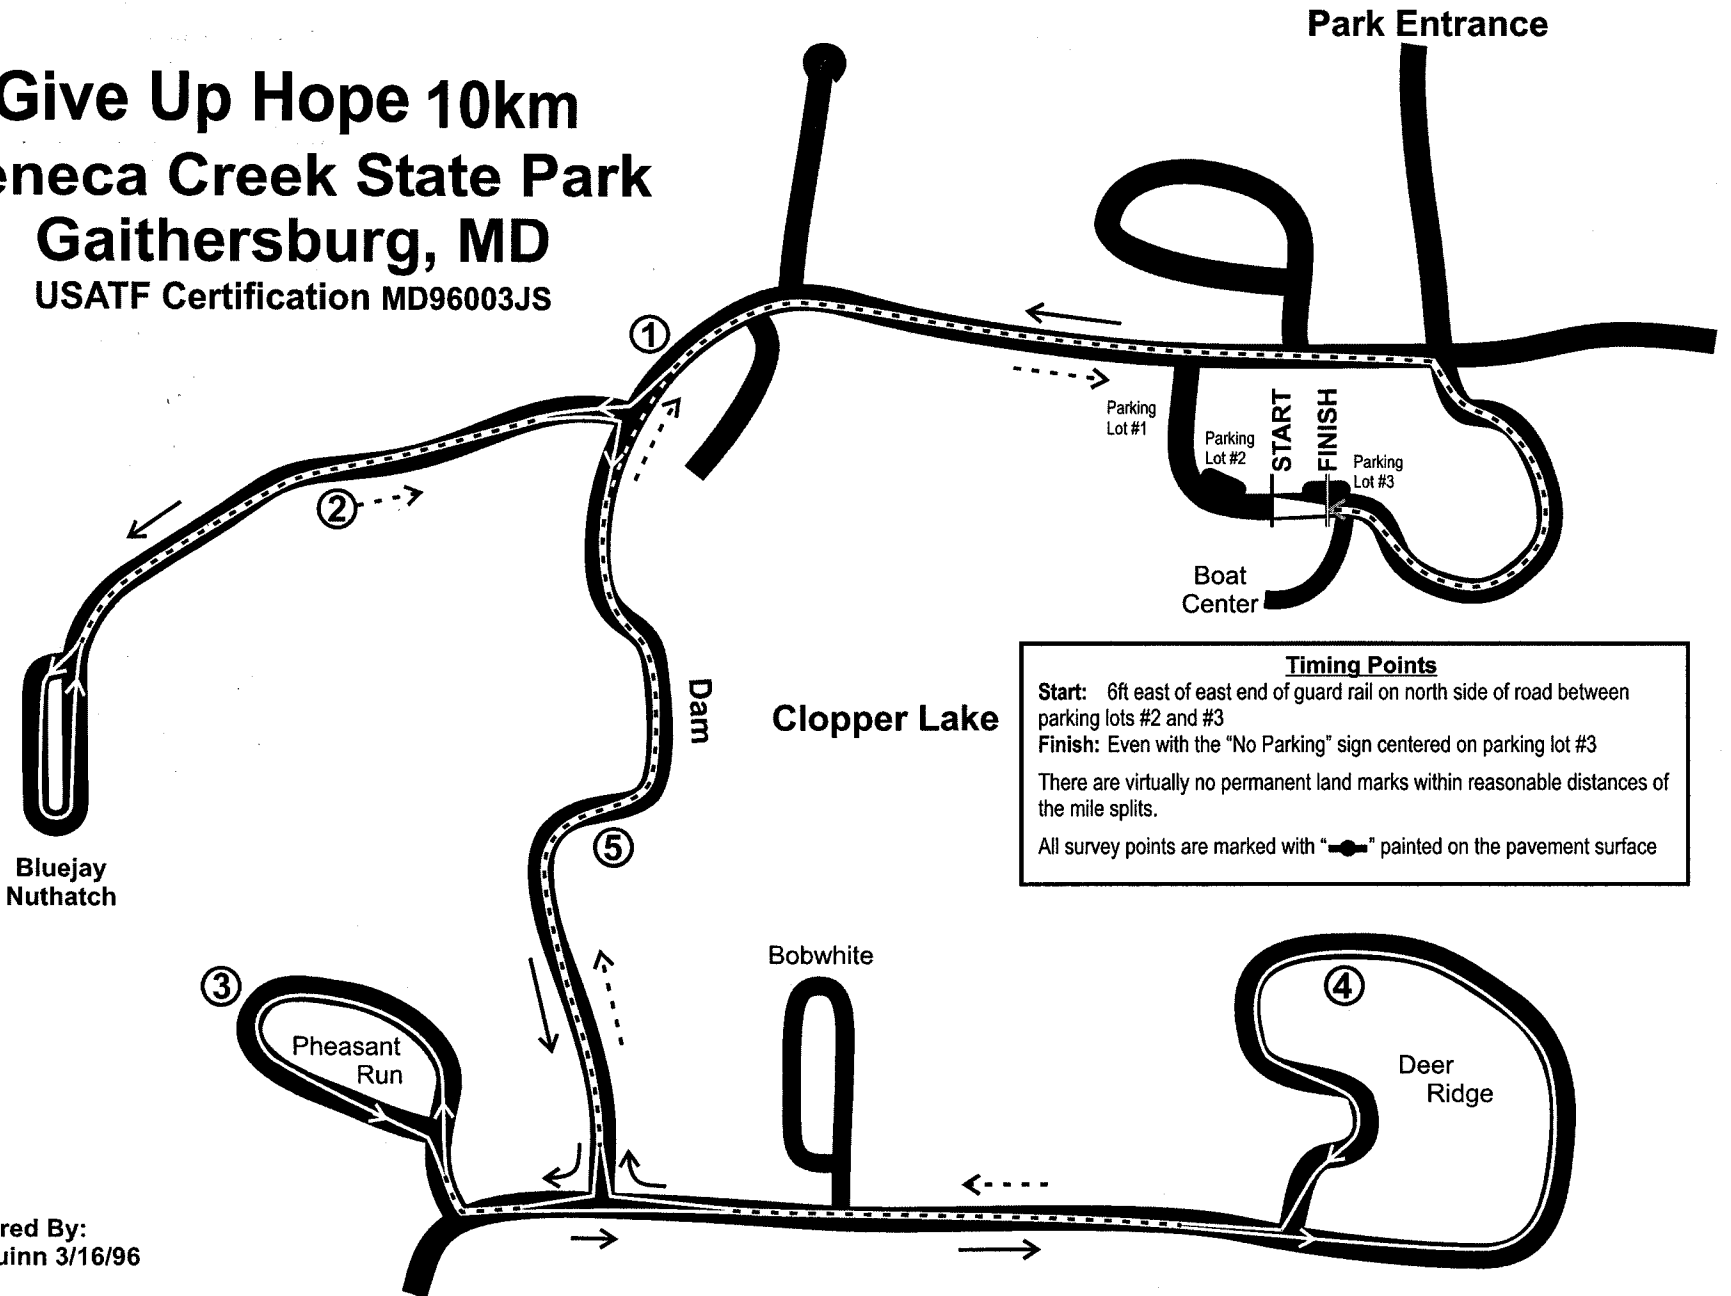

Never Give Up Hope 10km

Seneca Creek State Park Gaithersburg, MD

USATF Certification MD96003JS

Timing Points

Start: 6ft east of east end of guard rail on north side of road between parking lots #2 and #3

Finish: Even with the "No Parking" sign centered on parking lot #3

There are virtually no permanent land marks within reasonable distances of the mile splits.

All survey points are marked with "●" painted on the pavement surface

Measured By:
Phil Quinn 3/16/96

No road restrictions
during measurement